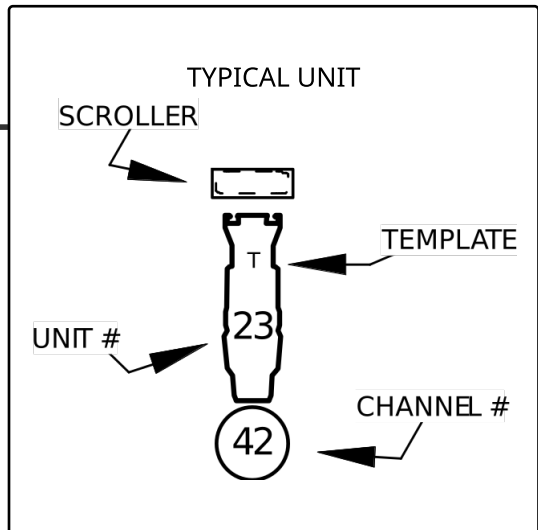

CYC

LX 3
Trim: 4.55m

Approx Location of
Tabs & Projector screen

US OP BOOM

US PS BOOM

Setting line
Front of stage

Center Line

Drawing not to scale in this area

Bio box]

- SYMBOL KEY
- Acclaim 650W PC
 - Source 4 Jr 50° 575w
 - Selecon Pacific 23-50° 750w
 - Selecon Pacific 90° 750w
 - Selecon Acclaim 24/44
 - Acclaim 650W PC
 - Source 4 Fresnel 750W
 - S4 PAR PARNel 750w
 - PAR64 VN5P 500w

Standard Rig 2019
Butter Factory Theatre
Wodonga, VIC

SCALE: 1:50 @ A3
DATE: 31/01/2019
REVISION: As required always contact Productions and Operations Manager for most recent version
DRAWN BY: Kofi Isaacs
DESIGNER: Steph Holubiyevska