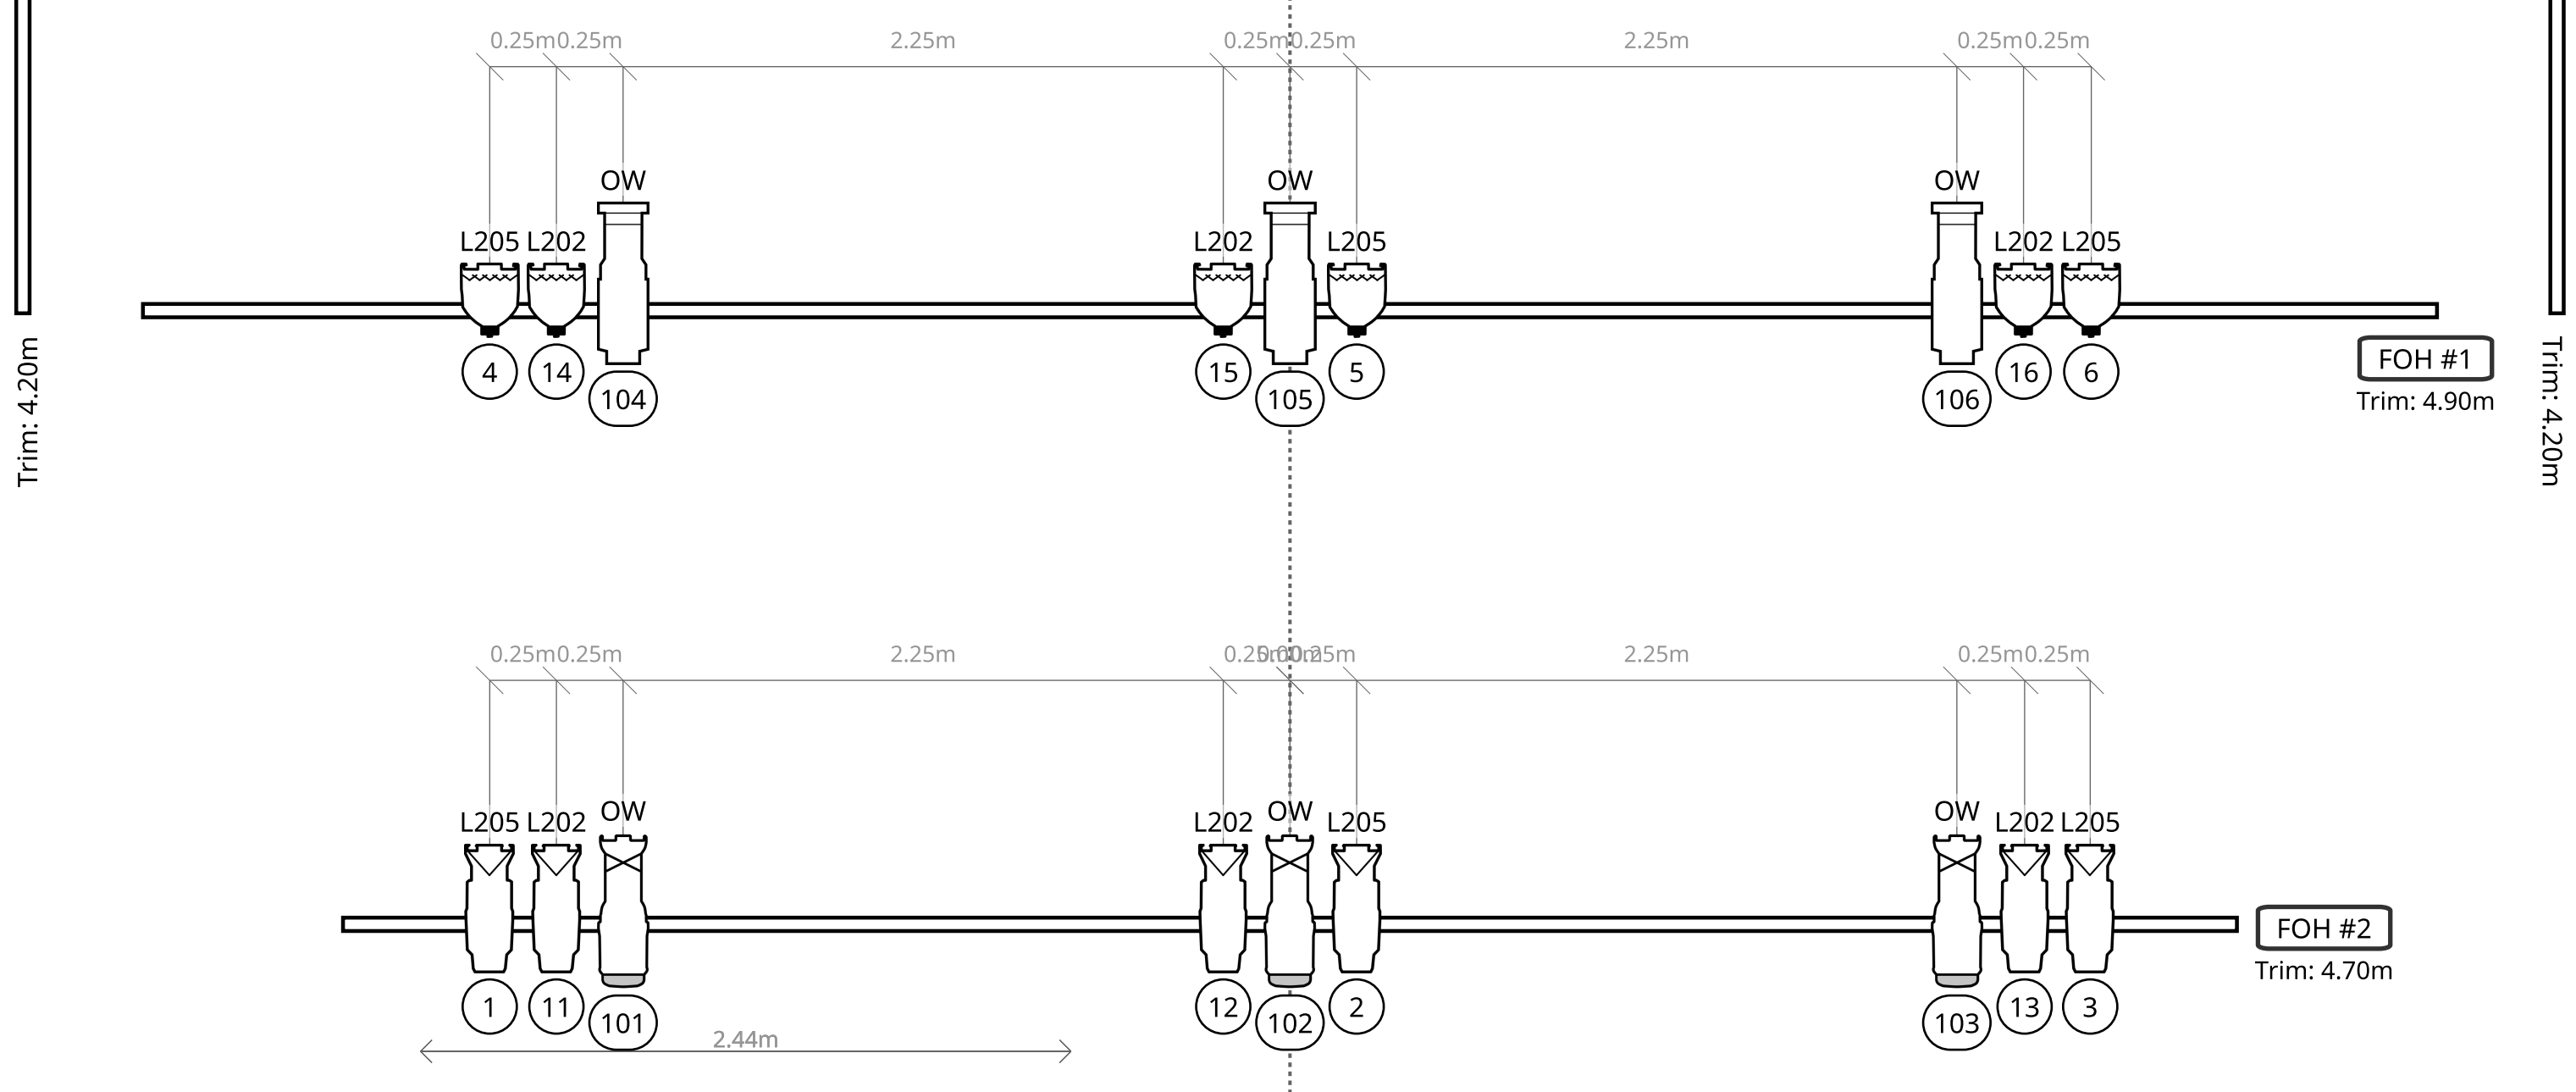

CYC

LX 3
Trim: 4.55m

Approx Location of
Tabs & Projector screen

US OP BOOM

US PS BOOM

Setting line
Front of stage

Center Line

Drawing not to scale in this area

Bio box]

- SYMBOL KEY
- Acclaim 650W PC
 - Source 4 Jr 50° 575w
 - Selecon Pacific 23-50° 750w
 - Selecon Pacific 90° 750w
 - Selecon Acclaim 24/44
 - Acclaim 650W PC
 - Source 4 Fresnel 750W
 - S4 PAR PARNel 750w
 - PAR64 VN5P 500w

Standard Rig 2019
Butter Factory Theatre
Wodonga, VIC

SCALE: 1:50 @ A3
DATE: 31/01/2019
REVISION: As required always contact Productions and Operations Manager for most recent version
DRAWN BY: Kofi Isaacs
DESIGNER: Steph Holubiyevska

DRAWING No. **1** of 2

HotHouse