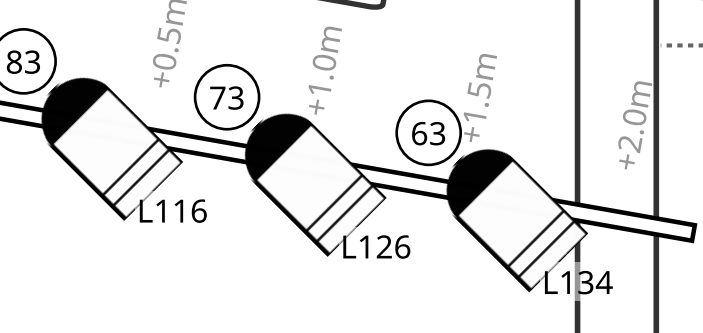

CYC

LX 3
Trim: 4.55m

Approx Location of
Tabs & Projector screen

US OP BOOM

US PS BOOM

Setting line
Front of stage

Center Line

Drawing not to scale in this area

Bio box]

- SYMBOL KEY
- Acclaim 650W PC
 - Source 4 Jr 50° 575w
 - Selecon Pacific 23-50° 750w
 - Selecon Pacific 90° 750w
 - Selecon Acclaim 24/44
 - Acclaim 650W PC
 - Source 4 Fresnel 750W
 - S4 PAR PARNel 750w
 - PAR64 VN5P 500w

Standard Rig 2019
Butter Factory Theatre
Wodonga, VIC

SCALE: 1:50 @ A3
DATE: 31/01/2019
REVISION: As required always contact Productions and Operations Manager for most recent version
DRAWN BY: Kofi Isaacs
DESIGNER: Steph Holubiyevska

DRAWING No. **1** of 2

HotHouse