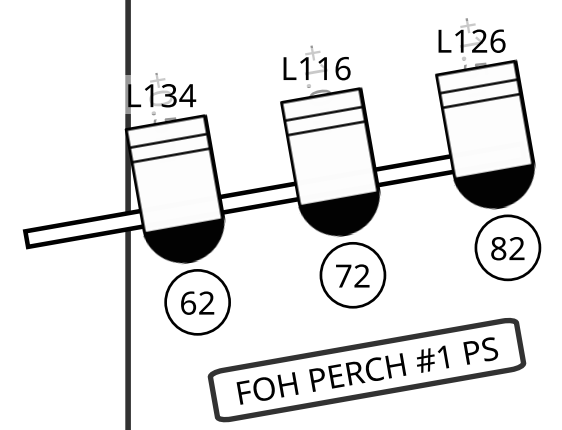

CYC

LX 3
Trim: 4.55m

Approx Location of
Tabs & Projector screen

US OP BOOM

US PS BOOM

Setting line
Front of stage

Center Line

Drawing not to scale in this area

Bio box]

- SYMBOL KEY
- Acclaim 650W PC
 - Source 4 Jr 50° 575w
 - Selecon Pacific 23-50° 750w
 - Selecon Pacific 90° 750w
 - Selecon Acclaim 24/44
 - Acclaim 650W PC
 - Source 4 Fresnel 750W
 - S4 PAR PARNel 750w
 - PAR64 VN5P 500w

Standard Rig 2019
Butter Factory Theatre
Wodonga, VIC

SCALE: 1:50 @ A3
DATE: 31/01/2019
REVISION: As required always contact Productions and Operations Manager for most recent version
DRAWN BY: Kofi Isaacs
DESIGNER: Steph Holubiyevska

DRAWING No. **1** of 2

HotHouse