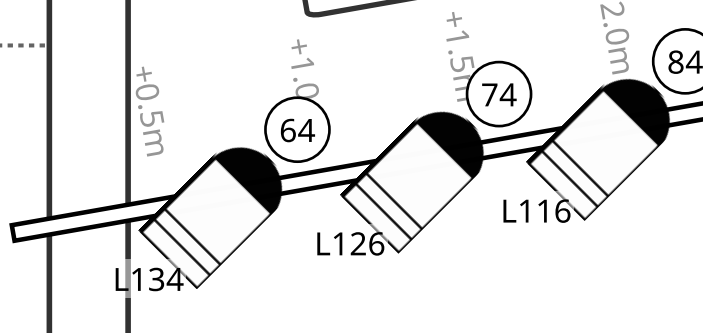

CYC

LX 3
Trim: 4.55m

Approx Location of
Tabs & Projector screen

US OP BOOM

US PS BOOM

Setting line
Front of stage

Center Line

Drawing not to scale in this area

Bio box]

- SYMBOL KEY
- Acclaim 650W PC
 - Source 4 Jr 50° 575w
 - Selecon Pacific 23-50° 750w
 - Selecon Pacific 90° 750w
 - Selecon Acclaim 24/44
 - Acclaim 650W PC
 - Source 4 Fresnel 750W
 - S4 PAR PARNel 750w
 - PAR64 VN5P 500w

Standard Rig 2019
Butter Factory Theatre
Wodonga, VIC

SCALE: 1:50 @ A3
DATE: 31/01/2019
REVISION: As required always contact Productions and Operations Manager for most recent version
DRAWN BY: Kofi Isaacs
DESIGNER: Steph Holubiyevska

DRAWING No. **1** of 2

HotHouse