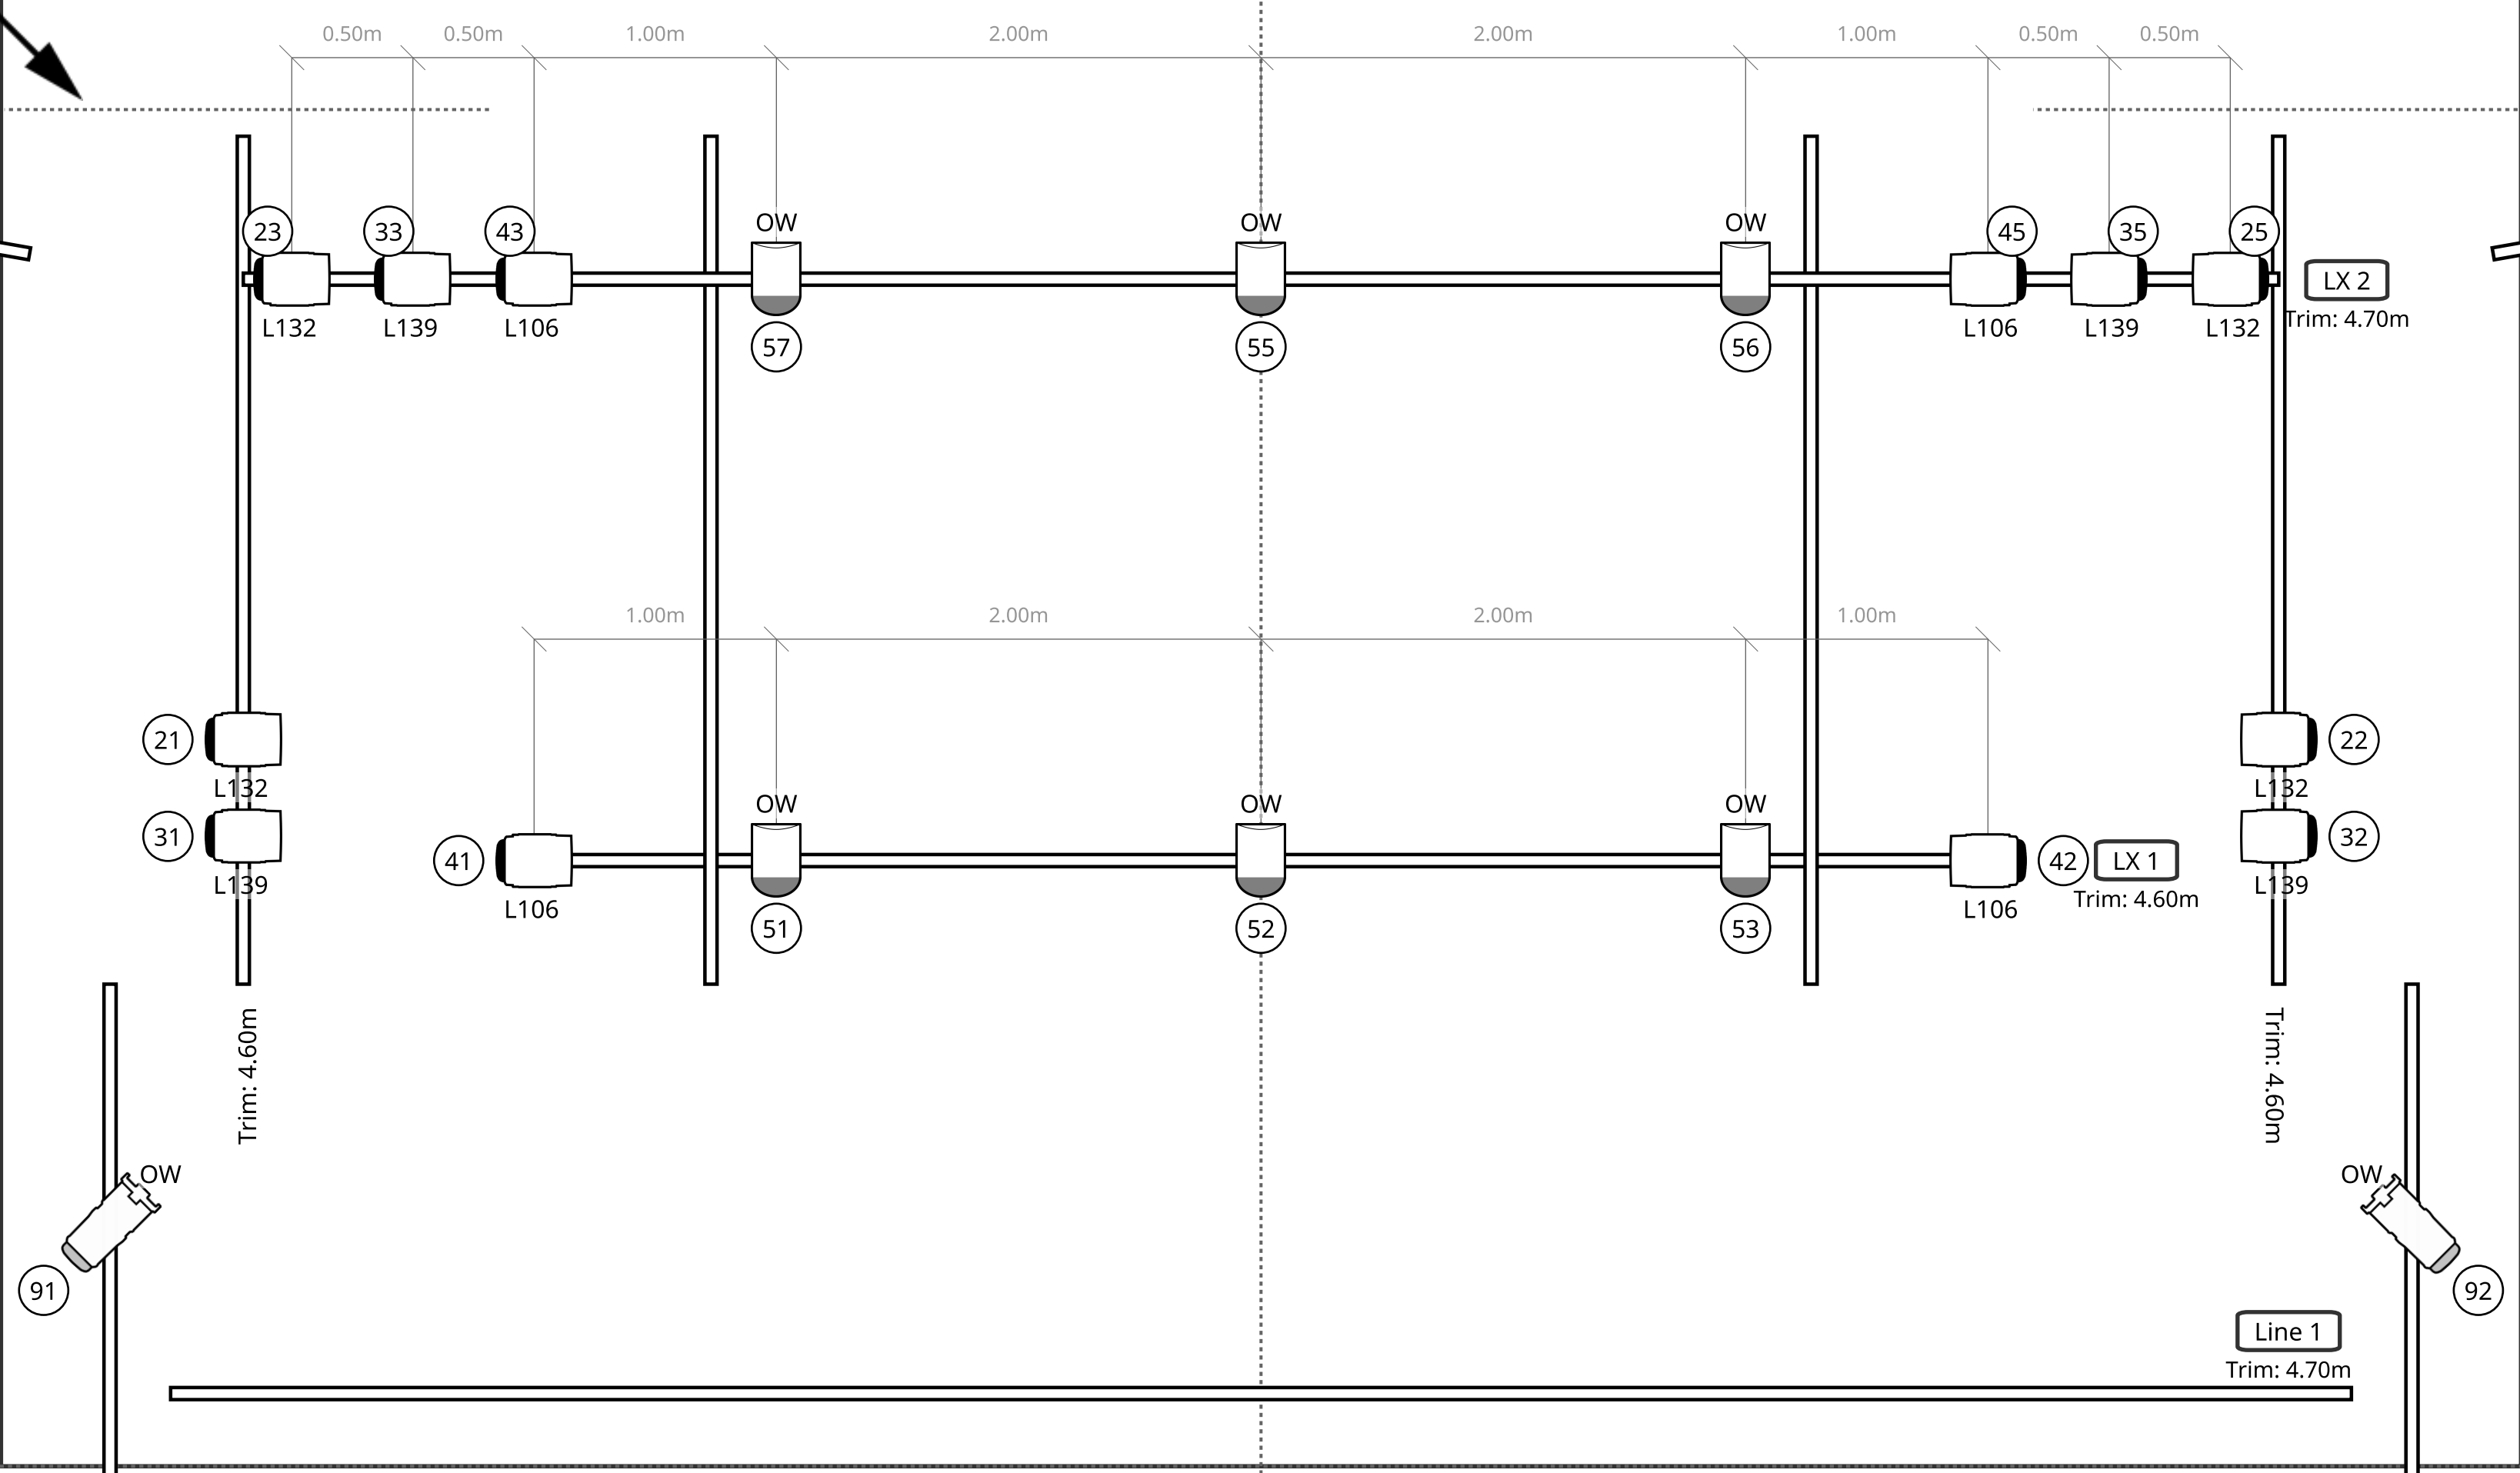

CYC

LX 3
Trim: 4.55m

Approx Location of
Tabs & Projector screen

US OP BOOM

US PS BOOM

Setting line
Front of stage

Center Line

Drawing not to scale in this area

Bio box]

- SYMBOL KEY
- Acclaim 650W PC
 - Source 4 Jr 50° 575w
 - Selecon Pacific 23-50° 750w
 - Selecon Pacific 90° 750w
 - Selecon Acclaim 24/44
 - Acclaim 650W PC
 - Source 4 Fresnel 750W
 - S4 PAR PARNel 750w
 - PAR64 VN5P 500w

Standard Rig 2019
Butter Factory Theatre
Wodonga, VIC

SCALE: 1:50 @ A3
DATE: 31/01/2019
REVISION: As required always contact Productions and Operations Manager for most recent version
DRAWN BY: Kofi Isaacs
DESIGNER: Steph Holubiyevska

DRAWING No. **1** of 2

HotHouse