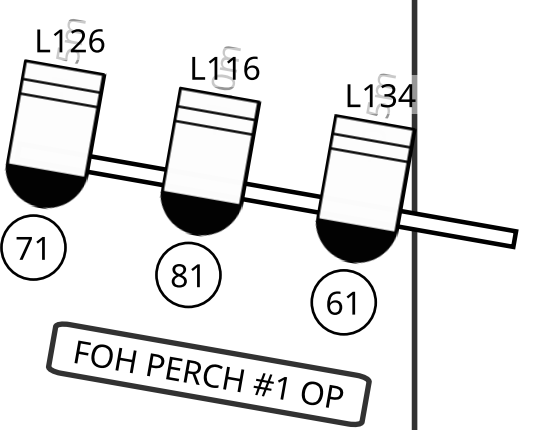

CYC

LX 3
Trim: 4.55m

Approx Location of
Tabs & Projector screen

US OP BOOM

US PS BOOM

Setting line
Front of stage

Center Line

Drawing not to scale in this area

Bio box]

- SYMBOL KEY
- Acclaim 650W PC
 - Source 4 Jr 50° 575w
 - Selecon Pacific 23-50° 750w
 - Selecon Pacific 90° 750w
 - Selecon Acclaim 24/44
 - Acclaim 650W PC
 - Source 4 Fresnel 750W
 - S4 PAR PARNel 750w
 - PAR64 VN5P 500w

Standard Rig 2019
Butter Factory Theatre
Wodonga, VIC

SCALE: 1:50 @ A3
DATE: 31/01/2019
REVISION: As required always contact Productions and Operations Manager for most recent version
DRAWN BY: Kofi Isaacs
DESIGNER: Steph Holubiyevska

DRAWING No. **1** of 2

HotHouse